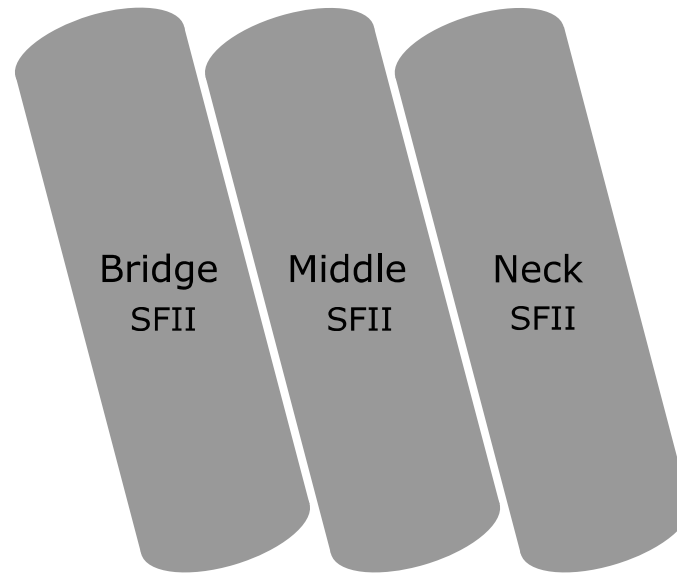

Lee Sklar 3X Control Layout

Glockenklang 3-Band Preamp

Bass: +/- 14 dB@40 Hz

Mid: +/- 9 dB@250 Hz

Treble: + 18 dB@18 KHz/Passive Cut

Rotary Pickup Selector:

- 1 - Bridge
- 2 - Bridge/Middle Series (MM-Style)
- 3 - Bridge/Neck Parallel (J-Style)
- 4 - Neck