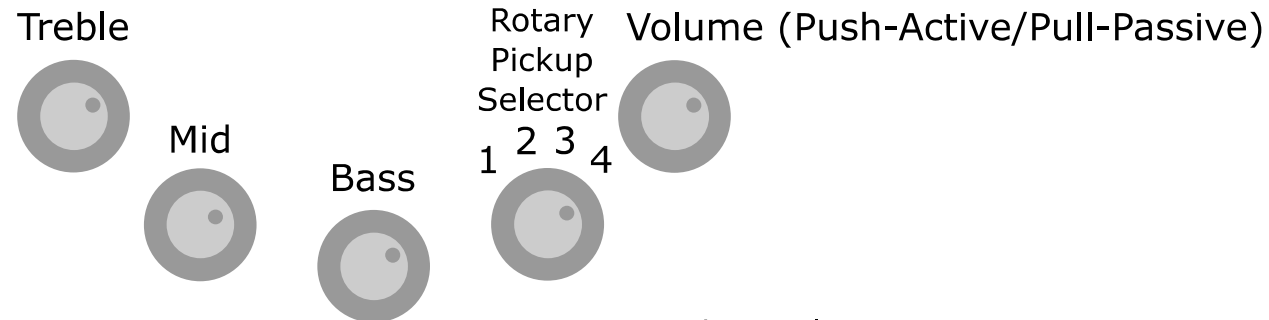

Lee Sklar 3X Control Layout

Glockenklang 3-Band Preamp

Bass: +/- 14 dB@40 Hz

Mid: +/- 9 dB@250 Hz

Treble: + 18 dB@18 KHz/Passive Cut

Rotary Pickup Selector:

- 1 - Bridge
- 2 - Bridge/Middle Series (MM-Style)
- 3 - Bridge/Neck Parallel (J-Style)
- 4 - Neck