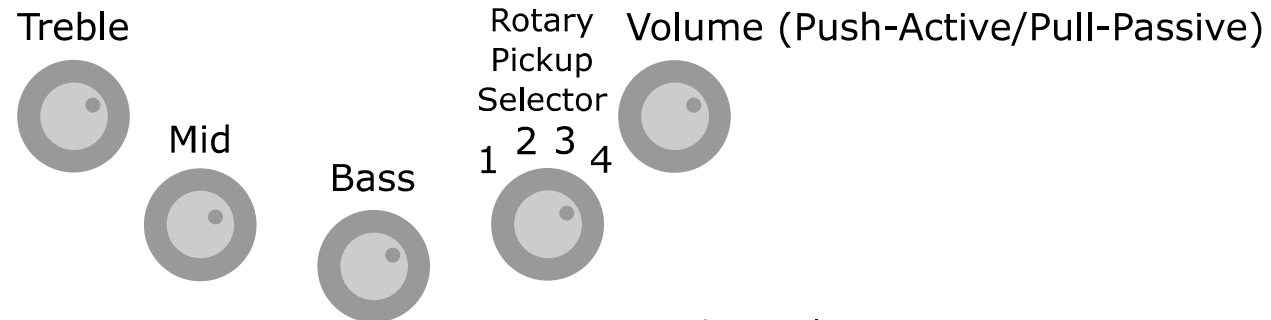

# Lee Sklar 2X Control Layout

Glockenklang 3-Band Preamp

Bass: +/- 14 dB@40 Hz

Mid: +/- 9 dB@250 Hz

Treble: + 18 dB@18 KHz/Passive Cut

Rotary Pickup Selector:

- 1 - Bridge
- 2 - Bridge/Neck Parallel
- 3 - Neck
- 4 - Bridge/Neck Series