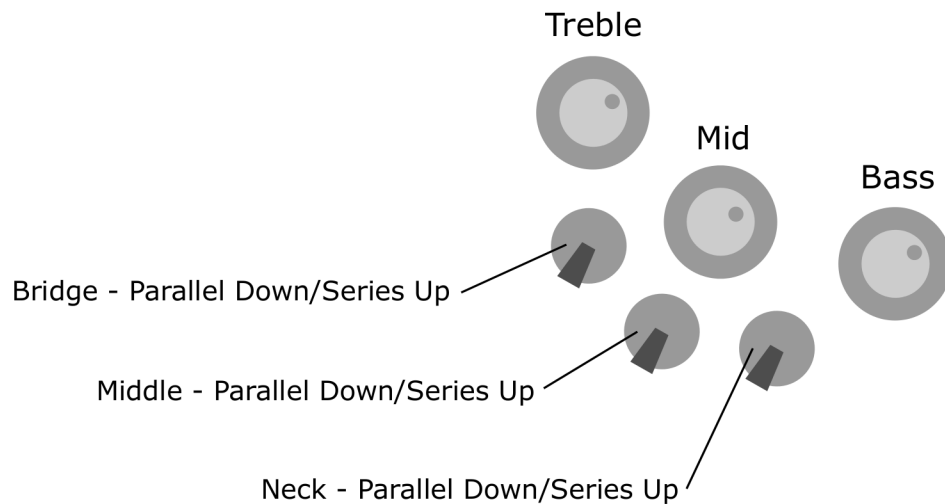

# Active 3x with Series/Parallel Toggles Control Layout

Glockenklang 3-Band Preamp  
Bass: +/- 14 dB@40 Hz  
Mid: +/- 9 dB@550 Hz  
Treble: + 18 dB@18 KHz/Passive Cut

Rotary Pickup Selector:  
1 - Bridge  
2 - Bridge/Middle Series (MM-Style)  
3 - Bridge/Neck Parallel (J-Style)  
4 - Neck