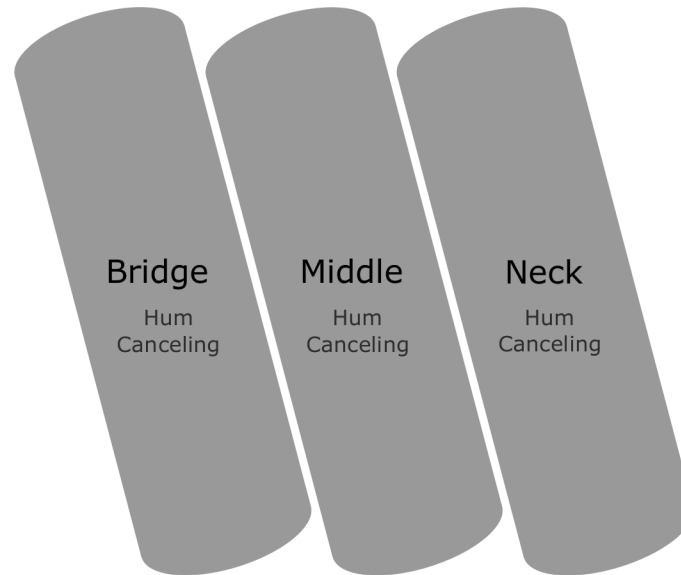

# Active 3x with Series/Parallel Toggles Control Layout

Glockenklang 3-Band Preamp  
Bass: +/- 14 dB@40 Hz  
Mid: +/- 9 dB@550 Hz  
Treble: + 18 dB@18 KHz/Passive Cut

Rotary Pickup Selector:  
1 - Bridge  
2 - Bridge/Middle Series (MM-Style)  
3 - Bridge/Neck Parallel (J-Style)  
4 - Neck