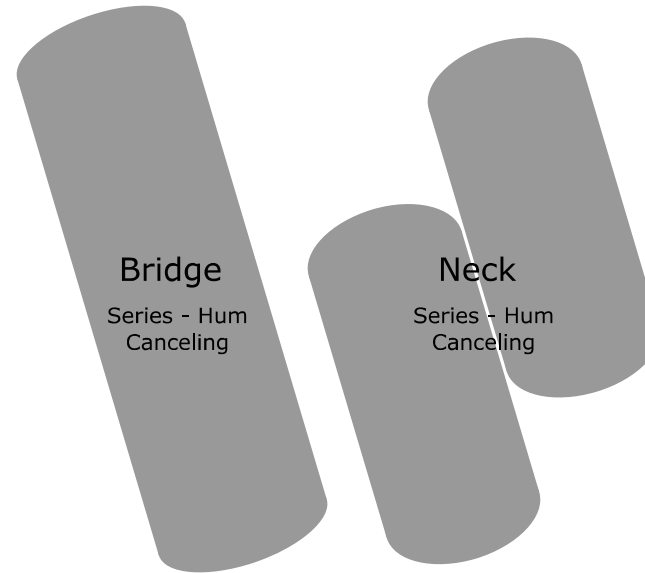

Passive Super PJ Control Layout

Rotary Pickup Selector:
1 - Bridge
2 - Bridge/Neck Parallel
3 - Bridge/Neck Series
4 - Neck