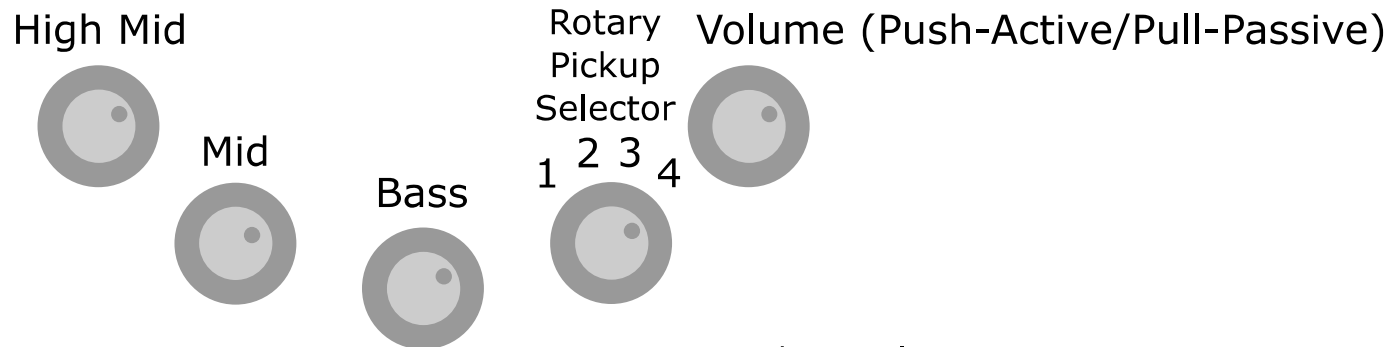

Active 3x Control Layout

Darkglass Tone Capsule

Bass: +/-12db @70Hz

Mid: +/-12dB @500Hz

High Mid: +/-12dB @2.8kHz

Rotary Pickup Selector:

- 1 - Bridge
- 2 - Bridge/Middle Series (MM-Style)
- 3 - Bridge/Neck Parallel (J-Style)
- 4 - Neck