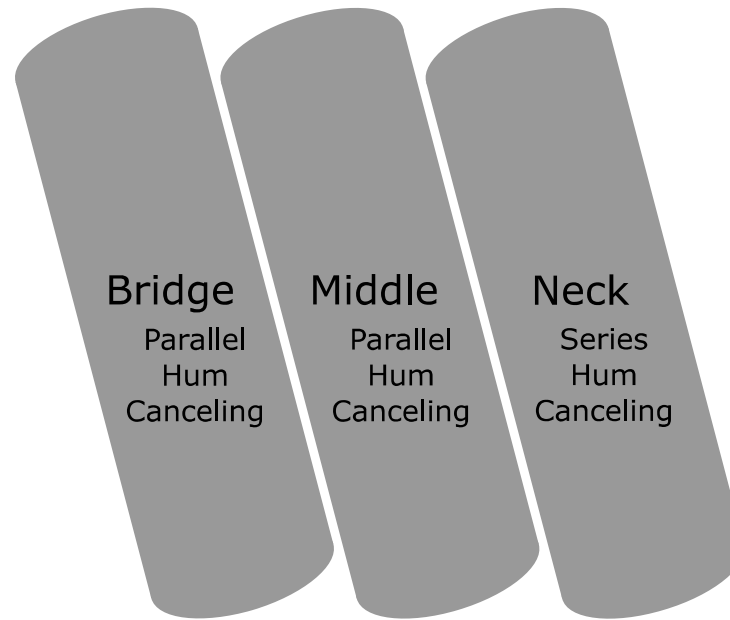

Active 3x Control Layout

Darkglass Tone Capsule

Bass: +/-12db @70Hz

Mid: +/-12dB @500Hz

High Mid: +/-12dB @2.8kHz

Rotary Pickup Selector:

- 1 - Bridge
- 2 - Bridge/Middle Series (MM-Style)
- 3 - Bridge/Neck Parallel (J-Style)
- 4 - Neck