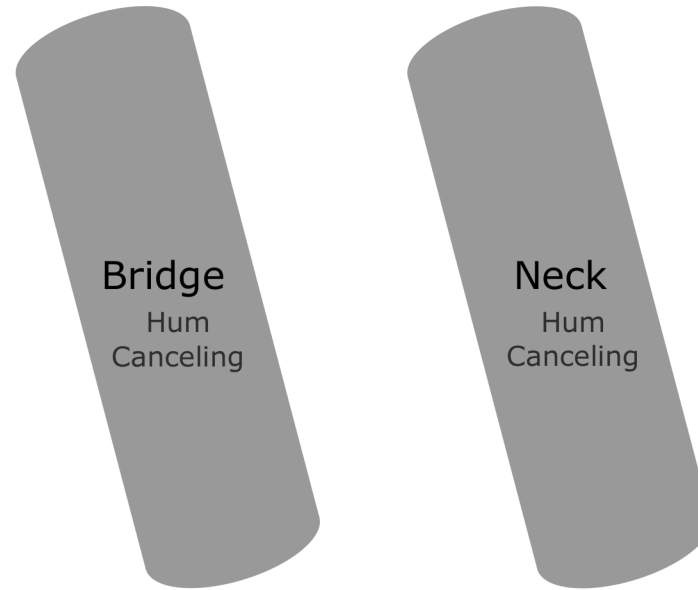

Active 2x with Series/Parallel Toggles Control Layout

Darkglass Tone Capsule

Bass: +/-12db @70Hz

Mid: +/-12dB @500Hz

High Mid: +/-12dB @2.8kHz

High Mid

Mid

Bass

Rotary Pickup Selector
1 2 3 4

Volume (Push-Active/Pull-Passive)

Rotary Pickup Selector:

- 1 - Bridge
- 2 - Bridge/Neck Parallel
- 3 - Bridge/Neck Series
- 4 - Neck

Bridge - Parallel Down/Series Up

Neck - Parallel Down/Series Up