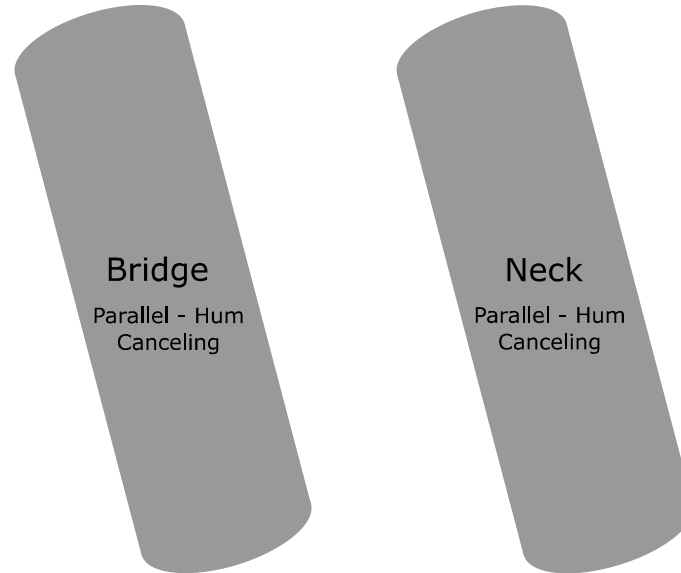

# Active 2x Control Layout

Glockenklang 3-Band Preamp  
Bass: +/- 14 dB@40 Hz  
Mid: +/- 9 dB@550 Hz  
Treble: + 18 dB@18 KHz/Passive Cut

Rotary Pickup Selector:  
1 - Bridge  
2 - Bridge/Neck Parallel  
3 - Bridge/Neck Series  
4 - Neck