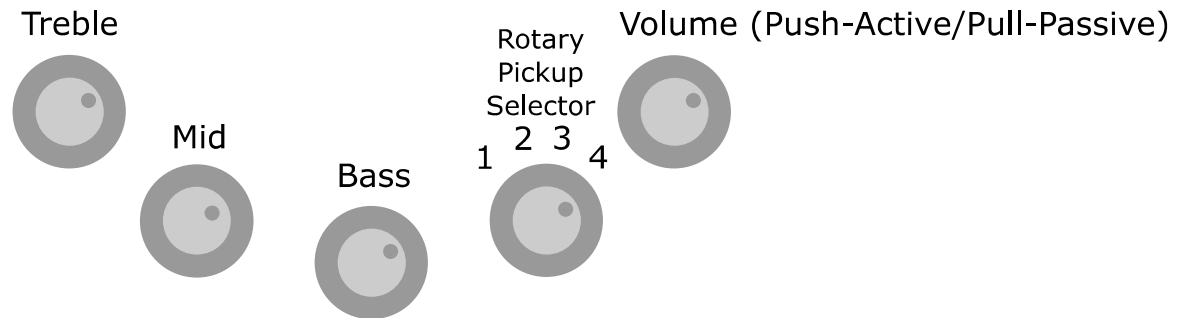

# Active 2x Control Layout

Glockenklang 3-Band Preamp  
Bass: +/- 14 dB@40 Hz  
Mid: +/- 9 dB@550 Hz  
Treble: + 18 dB@18 KHz/Passive Cut

Rotary Pickup Selector:  
1 - Bridge  
2 - Bridge/Neck Parallel  
3 - Bridge/Neck Series  
4 - Neck