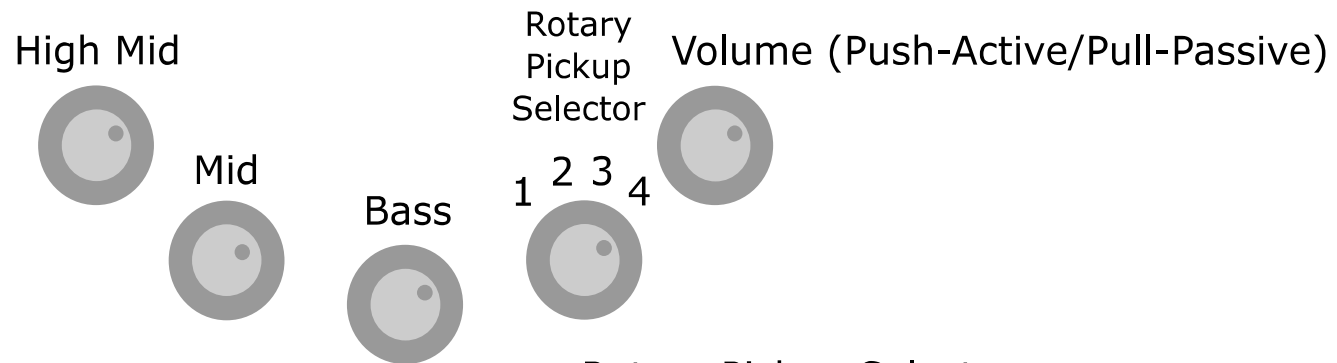

Active 2x Control Layout

Darkglass Tone Capsule

Bass: +/-12db @70Hz

Mid: +/-12dB @500Hz

High Mid: +/-12dB @2.8kHz

Rotary Pickup Selector:

- 1 - Bridge
- 2 - Bridge/Neck Parallel
- 3 - Bridge/Neck Series
- 4 - Neck