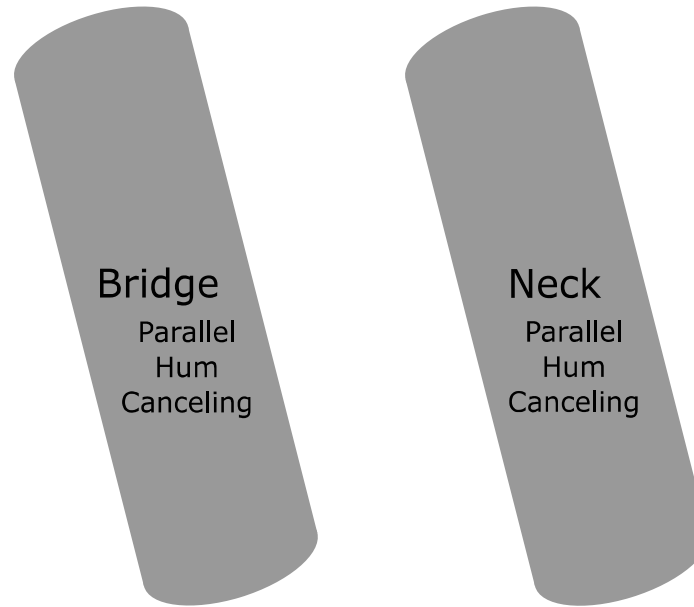

Active 2x Control Layout

Darkglass Tone Capsule

Bass: +/-12db @70Hz

Mid: +/-12dB @500Hz

High Mid: +/-12dB @2.8kHz

Rotary Pickup Selector:

- 1 - Bridge
- 2 - Bridge/Neck Parallel
- 3 - Bridge/Neck Series
- 4 - Neck