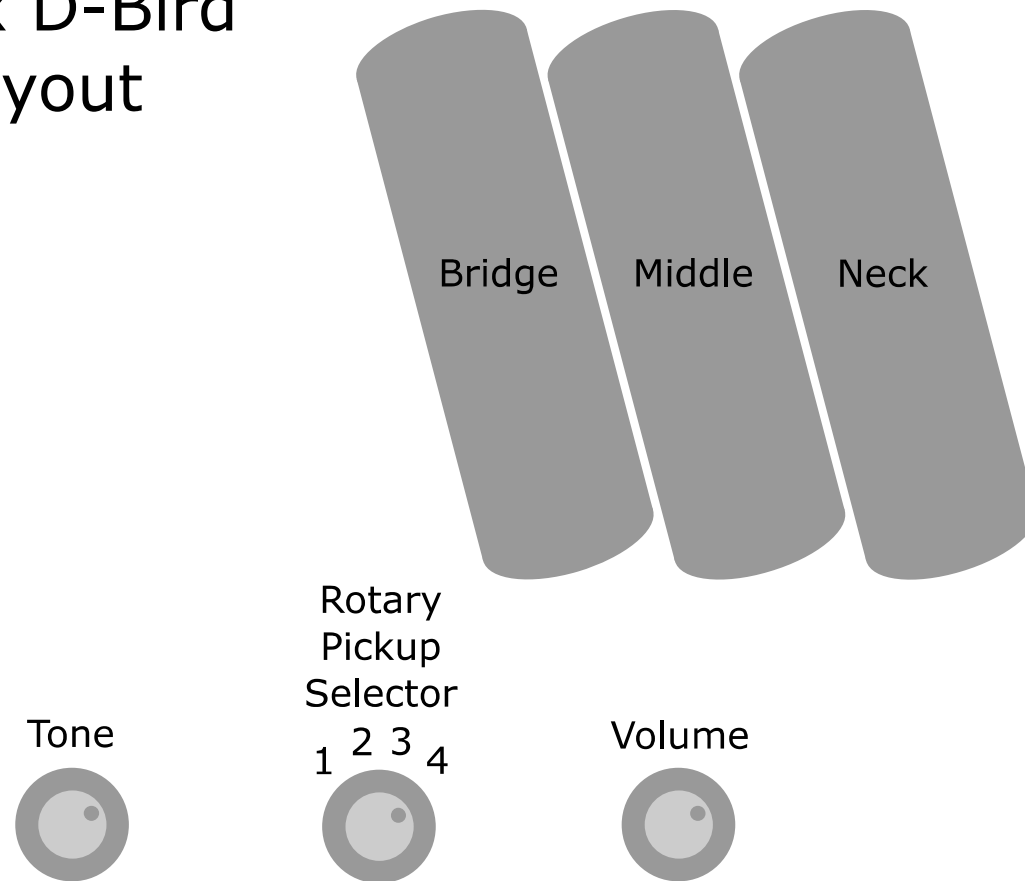

Passive 3x D-Bird Control Layout

Rotary Pickup Selector:

- 1 - Bridge
- 2 - Bridge/Middle (parallel)
- 3 - Middle
- 4 - Bridge/Middle (parallel) in series with Neck