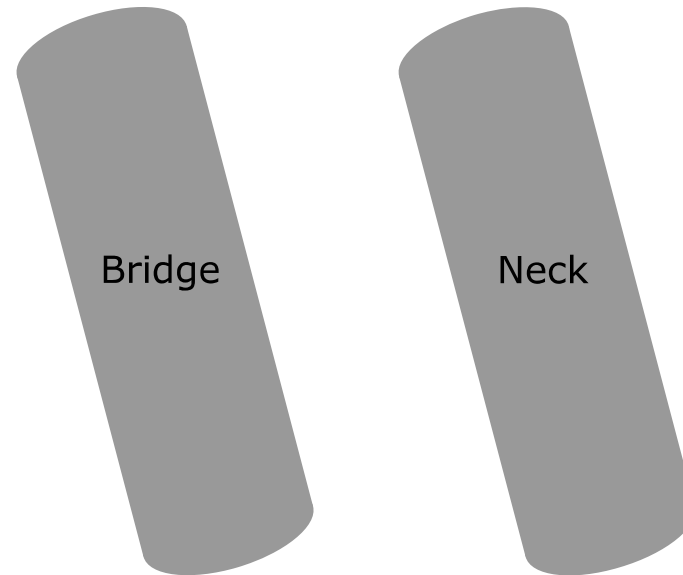

Passive 2x Control Layout

Rotary Pickup Selector:
1 - Bridge
2 - Bridge/Neck Parallel
3 - Bridge/Neck Series
4 - Neck