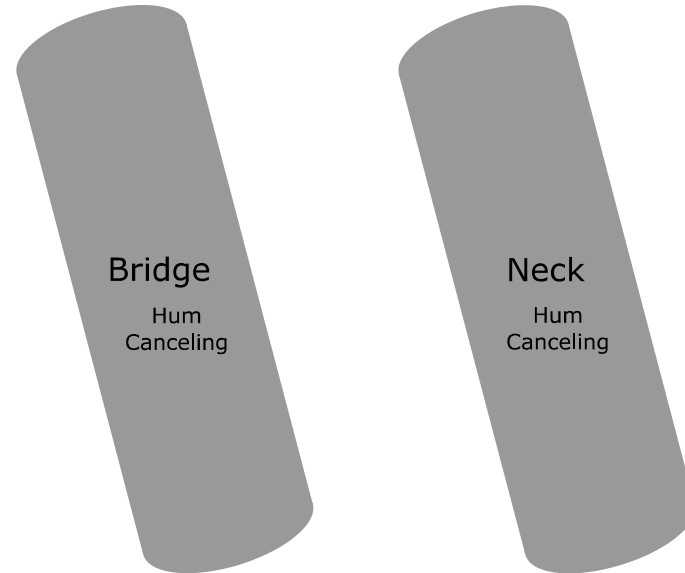

Passive 2x with Series/Parallel Toggles Control Layout

- Rotary Pickup Selector:
- 1 - Bridge
 - 2 - Bridge/Neck Parallel
 - 3 - Bridge/Neck Series
 - 4 - Neck