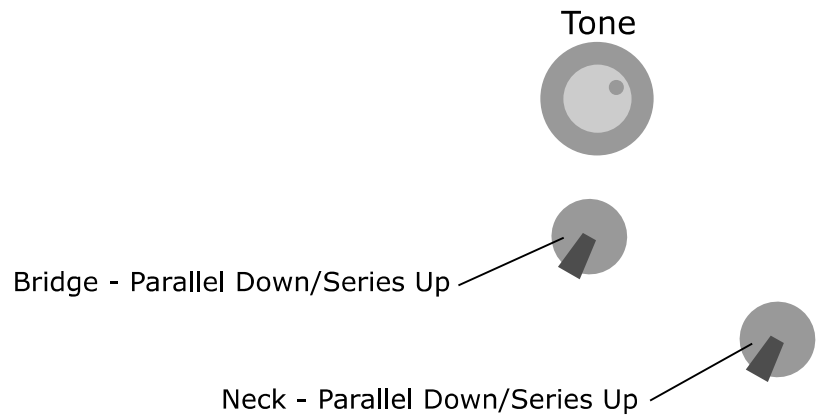

Passive 2x with Series/Parallel Toggles Control Layout

- Rotary Pickup Selector:
- 1 - Bridge
 - 2 - Bridge/Neck Parallel
 - 3 - Bridge/Neck Series
 - 4 - Neck