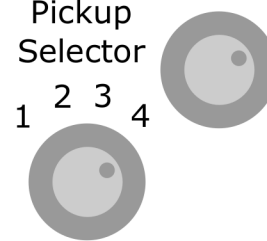

Active 3x with Series/Parallel Toggles Control Layout

Darkglass 3-Band Preamp

Bass: +/-12db @70Hz

Mid: +/-12dB @500Hz

High Mid: +/-12dB @2.8kHz

Rotary Pickup Selector Volume (Push-Active/Pull-Passive)

Rotary Pickup Selector:

- 1 - Bridge
- 2 - Bridge/Middle Series (MM-Style)
- 3 - Bridge/Neck Parallel (J-Style)
- 4 - Neck