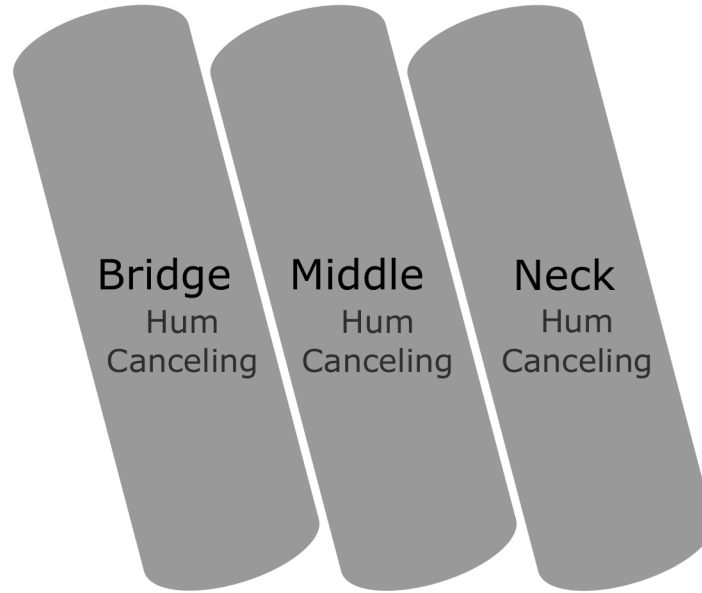

Active 3x with Series/Parallel Toggles Control Layout

Darkglass 3-Band Preamp

Bass: +/-12db @70Hz

Mid: +/-12dB @500Hz

High Mid: +/-12dB @2.8kHz

Rotary Pickup Selector Volume (Push-Active/Pull-Passive)

Rotary Pickup Selector:

- 1 - Bridge
- 2 - Bridge/Middle Series (MM-Style)
- 3 - Bridge/Neck Parallel (J-Style)
- 4 - Neck