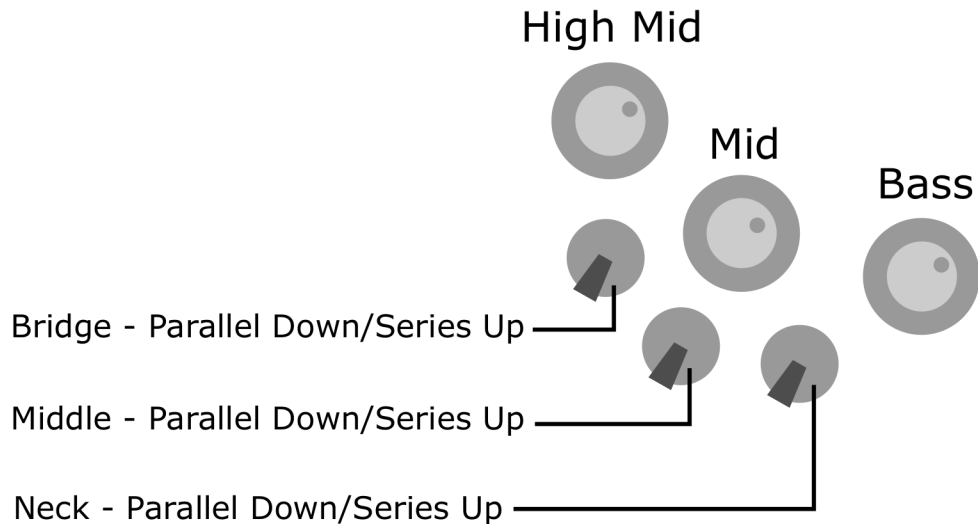

Active 3x with Series/Parallel Toggles Control Layout

Darkglass 3-Band Preamp

Bass: +/-12db @70Hz

Mid: +/-12dB @500Hz

High Mid: +/-12dB @2.8kHz

Rotary Pickup Selector Volume (Push-Active/Pull-Passive)

Rotary Pickup Selector:

- 1 - Bridge
- 2 - Bridge/Middle Series (MM-Style)
- 3 - Bridge/Neck Parallel (J-Style)
- 4 - Neck