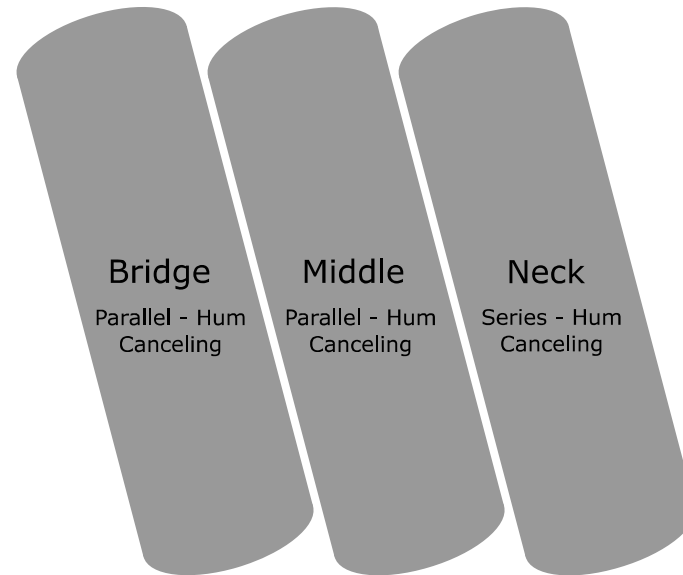

Active 3x Control Layout

Glockenklang 3-Band Preamp
Bass: +/- 14 dB@40 Hz
Mid: +/- 9 dB@550 Hz
Treble: + 18 dB@18 KHz/Passive Cut

Rotary Pickup Selector:
1 - Bridge
2 - Bridge/Middle Series (MM-Style)
3 - Bridge/Neck Parallel (J-Style)
4 - Neck