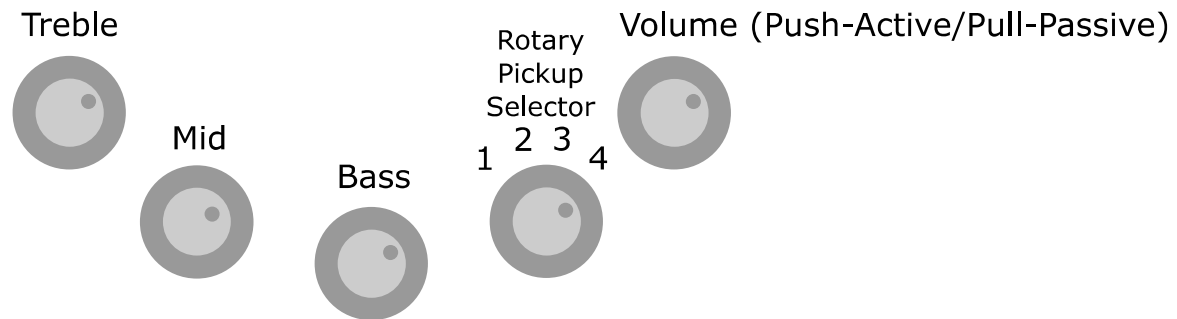

Active 3x Control Layout

Glockenklang 3-Band Preamp
Bass: +/- 14 dB@40 Hz
Mid: +/- 9 dB@550 Hz
Treble: + 18 dB@18 KHz/Passive Cut

Rotary Pickup Selector:
1 - Bridge
2 - Bridge/Middle Series (MM-Style)
3 - Bridge/Neck Parallel (J-Style)
4 - Neck